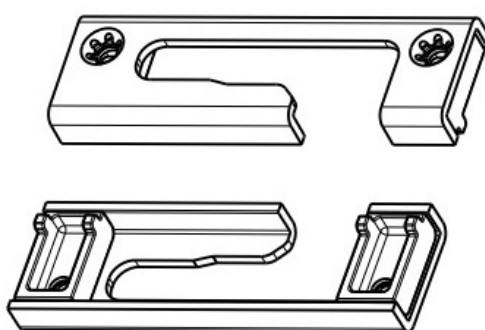

## Product Information

Product Brand: Roto NX

Tilt striker TF for Rehau threshold with 24mm rebate depth

### Application range

Threshold with 24mm rebate depth for Rehau, Profine, Gealan und Veka.