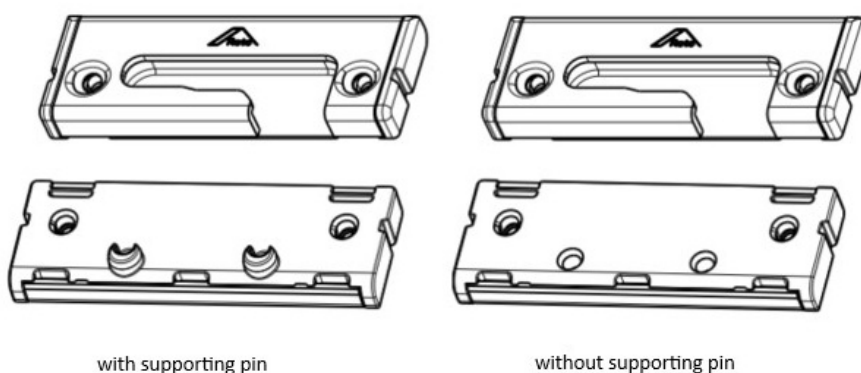

Product Information

Product Brand: Roto NX

steel tilt striker TF rebate depth 30mm with and without supporting pin

Related Products

Roto NX
New product

Application range

For timber windows with rebate depth 30mm with and without supporting pin.

Technical Details

The TF steel tilt striker listed in the article liste have been newly installed.

The articles are RC3 compatible.

Availability / Ordering ability

The articles are available for order and in stock.

Product Overview

Material No.	EAN no.	Description	PU	Price/Pcs.	Material Si ze	D-MG	Spout Mater ial
2021655	4036263527530	NX RA KIL TF SH ST T FT30 BZ R	100		20		
2021656	4036263527547	NX RA KIL TF SH ST T FT30 BZ L	100		20		
2021658	4036263527554	NX RA KIL TF SH ST T FT30 R	100		20		
2021659	4036263527561	NX RA KIL TF SH ST T FT30 L	100		20		