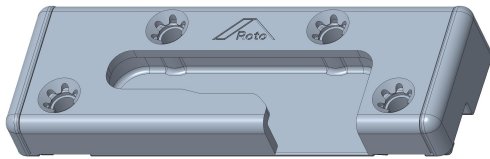

## TF tilt striker steel for Gealan profile 9000/7000 with screw axis 7/23

### Overview

**System**  
Window

**Product**  
Roto NX

The Tilt&Turn hardware system for windows and balcony doors shaping the industry once again

#### Technical features:

- Screw axis 7/23
- Applicable up to RC3

The 7mm screw axis prevents the screw from colliding with the reinforcement in the profile.