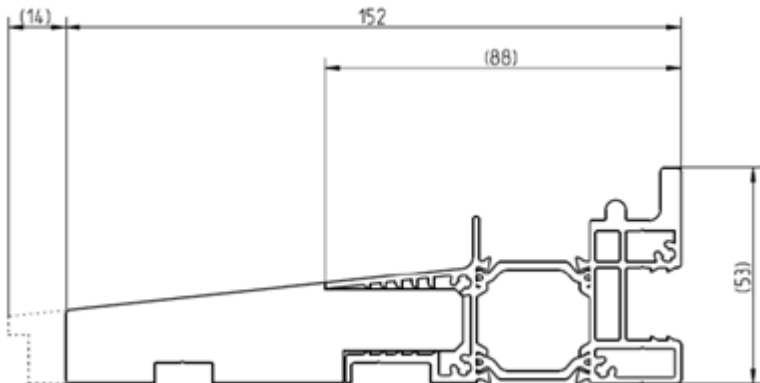

Product Information

PAP PIN timber IV87 treshold

Overview

System

Sliding

Product

Roto Patio Inowa

Intelligent hardware for tightly sealed sliding systems

Availability / Ordering ability

Description

Treshold mat. 895678 and 895679 were removed from the program. A modified replacement is available.

When using the Leitz IV78 profile system, the front edge (Purenit) of the front (Purenit) of the treshold 814892 / 814893 must be cut off by 14mm (see sketch below).

Phase out date: 01.07.2024

Spare parts are not intended.

Return shipments are not possible!

Article Overview

Article Code		Phase-out date	Target WüMatSt	Comments
895678	PIN H IV78 BODENSCHWELLE 3000 MM	Jul 1, 2024	99	replacement 814892
895679	PIN H IV78 BODENSCHWELLE 6000 MM	Jul 1, 2024	81	replacement 814893