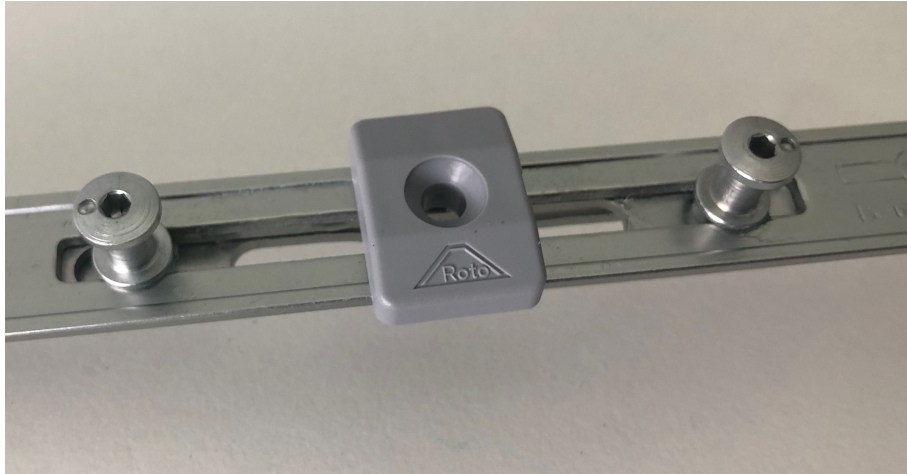

## Run-up block for faceplate mounting for TSL espagnolettes

### Description

- Installation on the screw position between the locking cams, so the run-up block always runs in over the striker
- **Requires a cam length of 10.5 mm,**
- The rebate clearance and striker height must be checked
- By lifting the sash when closing, the required rebate clearance is maintained to ensure secure locking of the cams
- Prevents the sash from sagging when opening
- Lifting the sash when closing