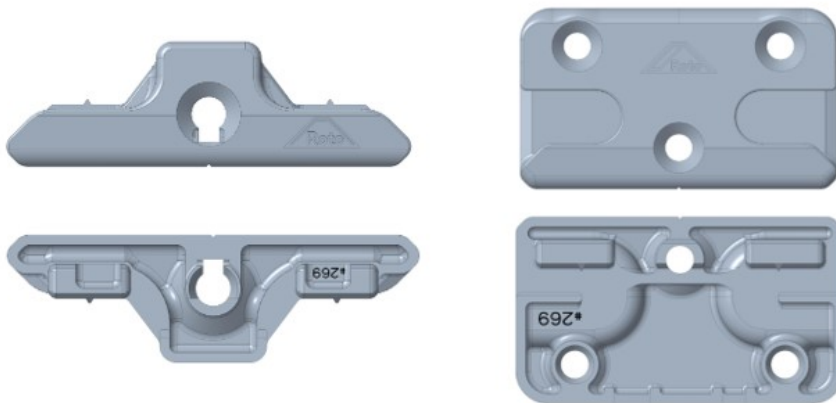

Product Information

Standard and security striker for Deceuninck Elegant EK7,7

Overview

System
Window

Product
Roto NX

The Tilt&Turn hardware system for windows and balcony doors shaping the industry once again

Availability / Ordering ability

Articles are available for order.
Deliverable from end of September.

Description

The parts listed in the article list are new for the profile Deceuninck Elegant.

Technical details:

- Point of entry 7,7 (standard 8,5)
- clampable
- automatable

Article Overview

Article Code	EAN No.	Unit	Material Group
2040799 NX SST P NR269 OB -0,8 APD_SIL	4036263560513	300	20
2040800 NX SH SST P NR269 -0,8 APD_SIL	4036263560520	100	20